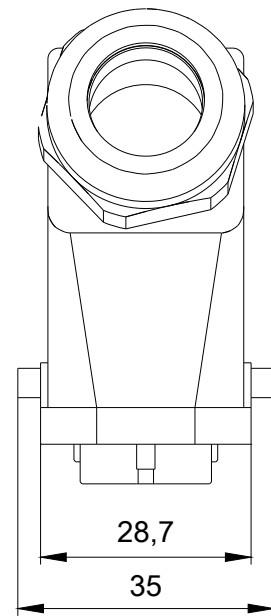

5 CONTACT SOCKETS 6MM<sup>2</sup> CONNECTOR SET  
 POWER SUPPLY F. CONNECTION TO MS, RSM OF  
 ET 200PRO W. SLEEVE HOUSING ANGLED OUTLET  
 SOCKET INSERT HAN Q4/2 INCL. SCREW FITTING

Figure similar

product brandname	SIRIUS
Product designation	Power connector
Connector type	Socket
Type of cable outlet	angled
Number of poles	6
Protection class IP	IP65

**Image database (product images, 2D dimension drawings, 3D models, device circuit diagrams, EPLAN macros, ...)**

[http://www.automation.siemens.com/bilddb/cax\\_de.aspx?mlfb=3RK1911-2BE30&lang=en](http://www.automation.siemens.com/bilddb/cax_de.aspx?mlfb=3RK1911-2BE30&lang=en)